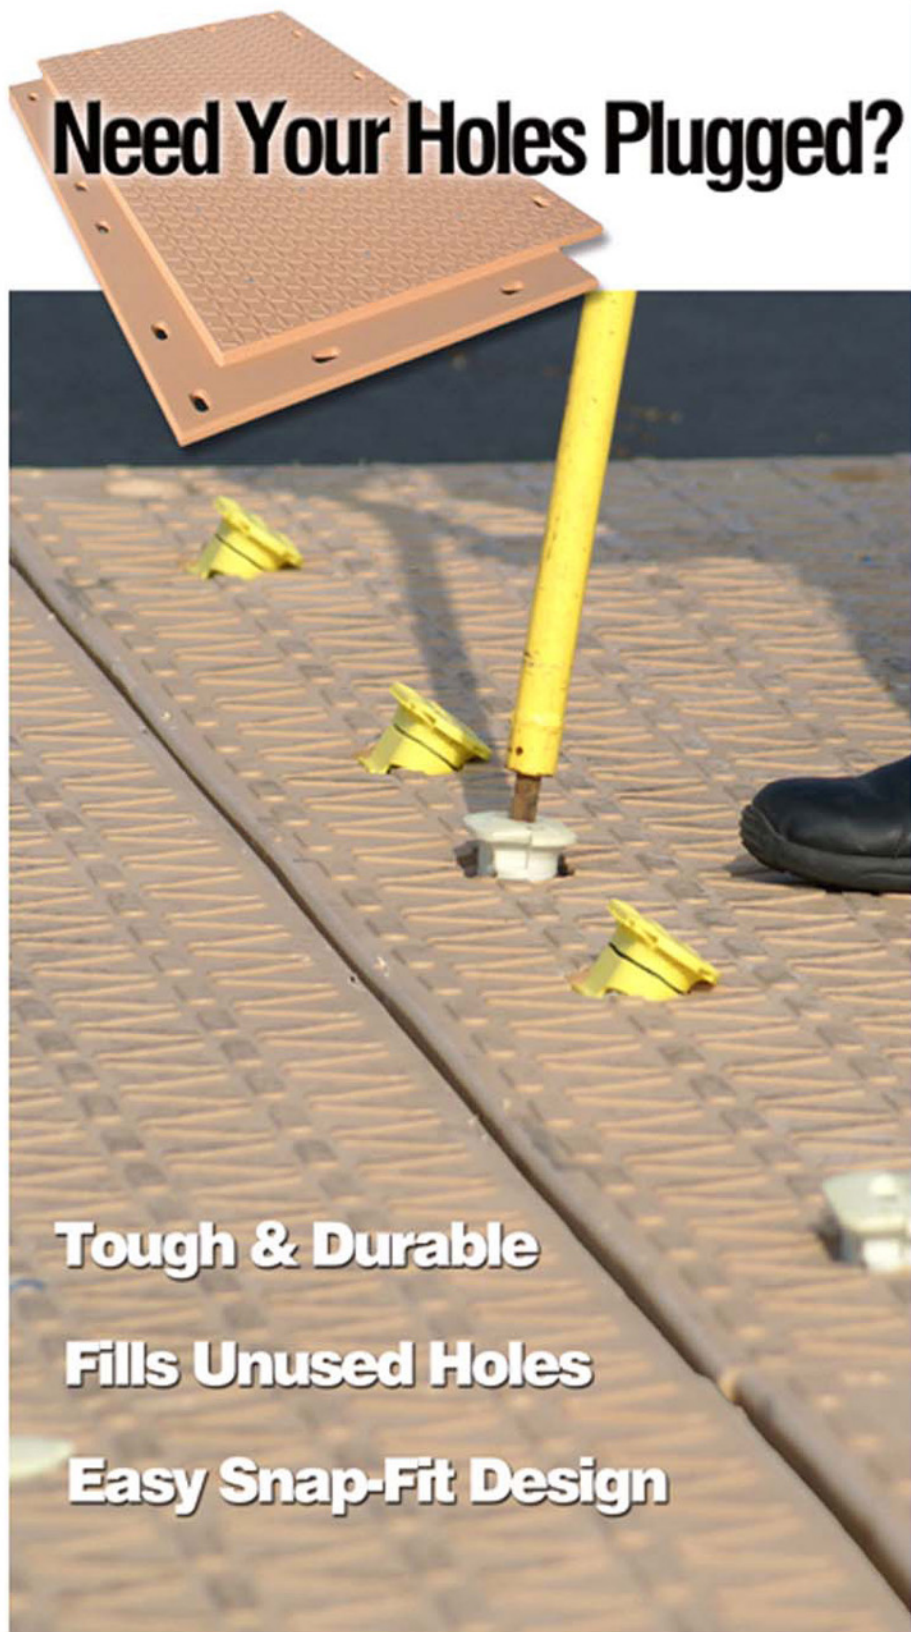

Need Your Holes Plugged?

Tough & Durable

Fills Unused Holes

Easy Snap-Fit Design

Introducing Our **NEW** Solution - **PIN HOLE PLUG**

Benefits of Our New PHP

- Dramatically Reduces Mud Flowback onto the Mat.
- Improves Traction and Safety.
- Environmentally Sound Solution to Secondary Spill Protection.
- Provides Guide to Proper Installation.

**RUGGED. REMOVABLE.
REUSABLE. RECYCLABLE.**

NEWPARK
MATS & INTEGRATED SERVICES
www.newpark.com

DURA-BASE[®]

Composite Mat System

"Takes you where you want to go."

1-877-MAT-ROAD